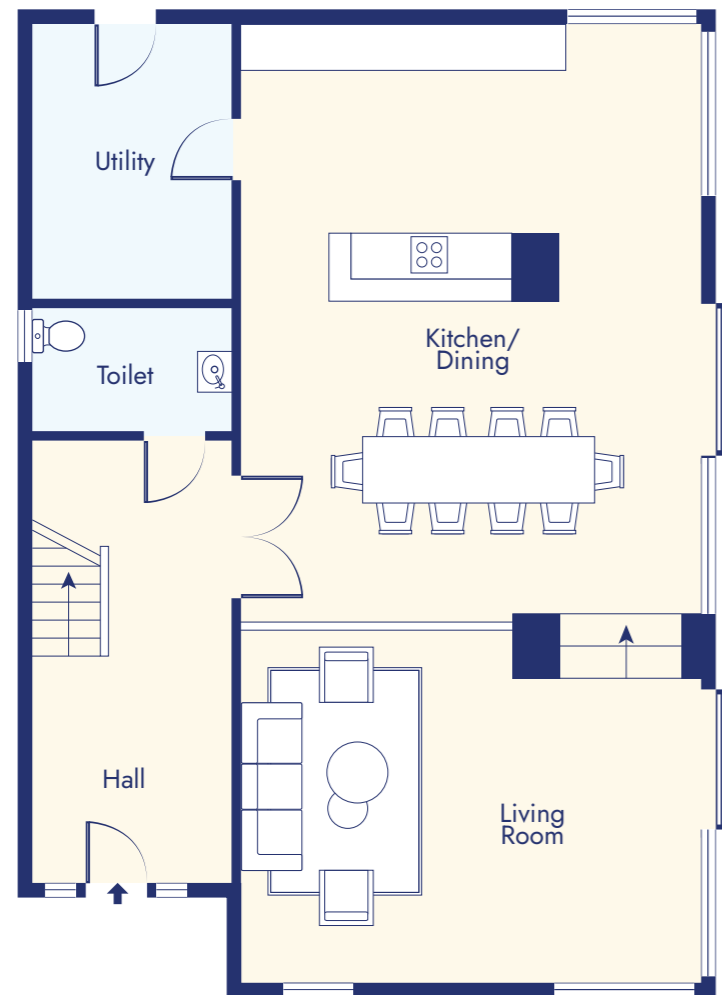

# PRIORS POINT

CARRICK-ON-SHANNON

Basement Floor

Ground Floor

First Floor

**House Type C**  
4 Bed | 168sq.m (1808sq.ft)

The images shown are for illustration purposes only and may not be an exact representation of the product.

# PRIORS POINT

CARRICK-ON-SHANNON

Ground Floor

First Floor

**House Type D**  
3 Bed | 100sq.m (1076sq.ft)

The images shown are for illustration purposes only and may not be an exact representation of the product.

# PRIORS POINT

CARRICK-ON-SHANNON

Ground Floor

First Floor

Second Floor

**House Type E**  
5 Bed | 257sq.m (2766sq.ft)

The images shown are for illustration purposes only and may not be an exact representation of the product.