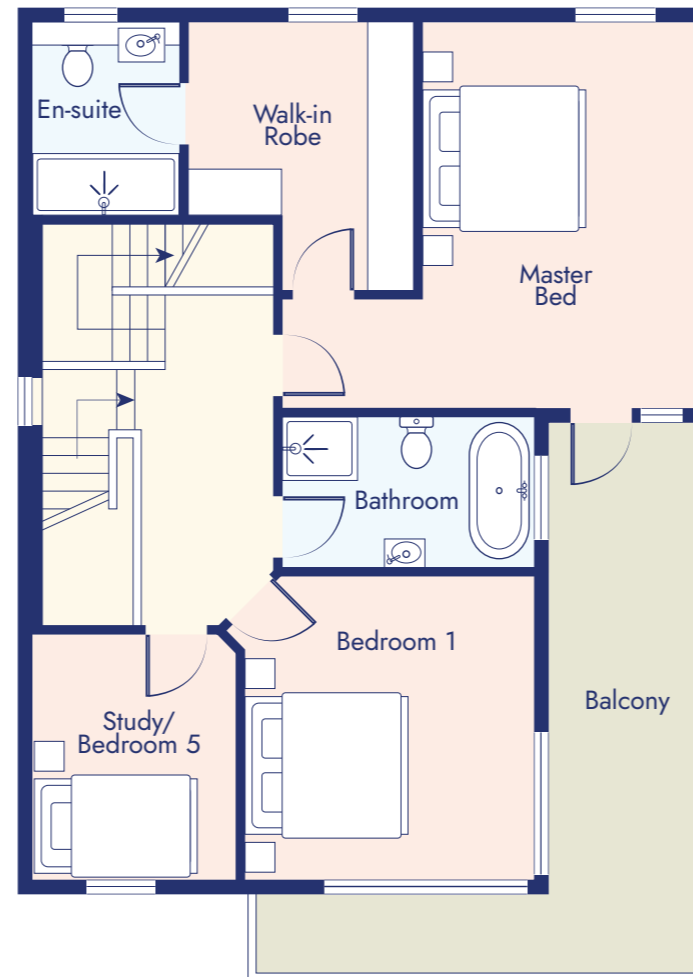

# PRIORS POINT

CARRICK-ON-SHANNON

Basement Floor

Ground Floor

First Floor

**House Type C**  
4 Bed | 168sq.m (1808sq.ft)

The images shown are for illustration purposes only and may not be an exact representation of the product.

# PRIORS POINT

CARRICK-ON-SHANNON

Ground Floor

First Floor

**House Type D**  
3 Bed | 100sq.m (1076sq.ft)

The images shown are for illustration purposes only and may not be an exact representation of the product.

# PRIORS POINT

CARRICK-ON-SHANNON

Ground Floor

First Floor

Second Floor

**House Type E**  
5 Bed | 257sq.m (2766sq.ft)

The images shown are for illustration purposes only and may not be an exact representation of the product.

# PRIORS POINT

CARRICK-ON-SHANNON

**House Type F**  
2 Bed | 66sq.m (710sq.ft)

The images shown are for illustration purposes only and may not be an exact representation of the product.