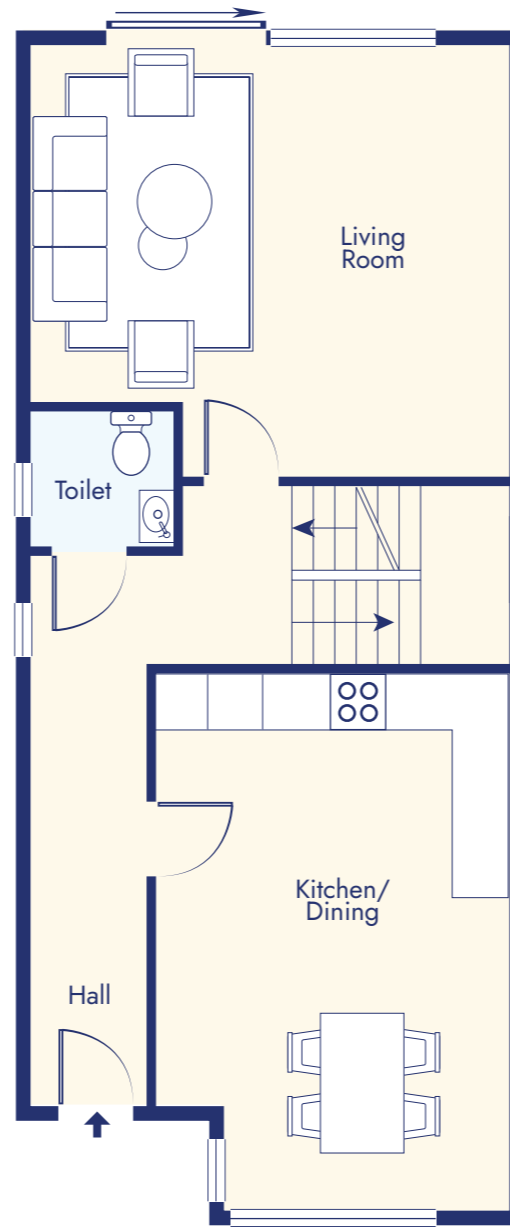

# PRIORS POINT

CARRICK-ON-SHANNON

Ground Floor

First Floor

**House Type B**  
3 Bed | 117sq.m (1259sq.ft)

The images shown are for illustration purposes only and may not be an exact representation of the product.

# PRIORS POINT

CARRICK-ON-SHANNON

Ground Floor

First Floor

**House Type B1**  
3 Bed | 134sq.m (1442sq.ft)

# PRIORS POINT

CARRICK-ON-SHANNON

Basement Floor

Ground Floor

First Floor

**House Type C**  
4 Bed | 168sq.m (1808sq.ft)

The images shown are for illustration purposes only and may not be an exact representation of the product.

# PRIORS POINT

CARRICK-ON-SHANNON

Ground Floor

First Floor

**House Type D**  
3 Bed | 100sq.m (1076sq.ft)

The images shown are for illustration purposes only and may not be an exact representation of the product.