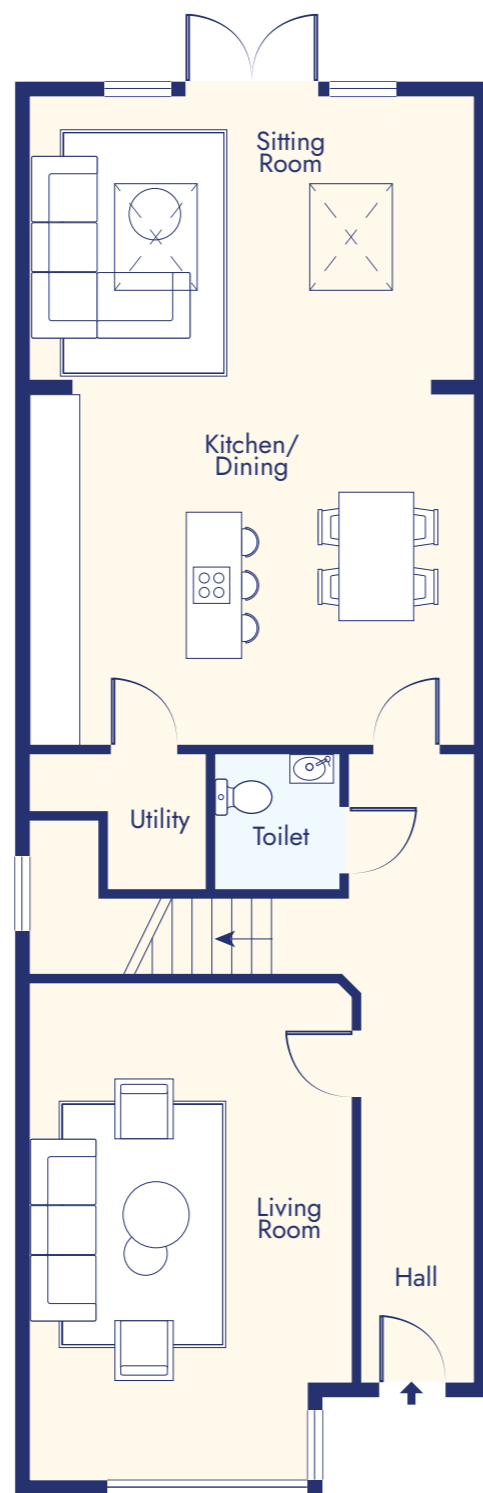

# PRIORS POINT

CARRICK-ON-SHANNON

Ground Floor

First Floor

Second Floor

**House Type A1**  
4 Bed | 161sq.m (1733sq.ft)

The images shown are for illustration purposes only and may not be an exact representation of the product.

# PRIORS POINT

CARRICK-ON-SHANNON

Ground Floor

First Floor

**House Type B**  
3 Bed | 117sq.m (1259sq.ft)

The images shown are for illustration purposes only and may not be an exact representation of the product.

# PRIORS POINT

CARRICK-ON-SHANNON

Ground Floor

First Floor

**House Type B1**  
3 Bed | 134sq.m (1442sq.ft)

# PRIORS POINT

CARRICK-ON-SHANNON

Basement Floor

Ground Floor

First Floor

**House Type C**  
4 Bed | 168sq.m (1808sq.ft)

The images shown are for illustration purposes only and may not be an exact representation of the product.