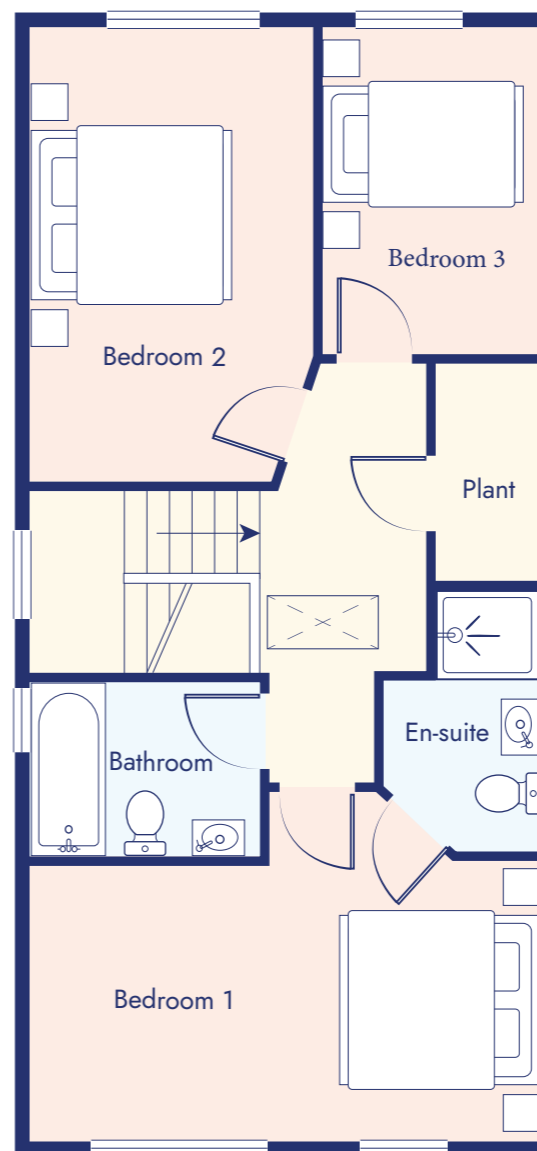

# PRIORS POINT

CARRICK-ON-SHANNON

Ground Floor

First Floor

Second Floor

**House Type A1**  
4 Bed | 161sq.m (1733sq.ft)

The images shown are for illustration purposes only and may not be an exact representation of the product.

# PRIORS POINT

CARRICK-ON-SHANNON

Ground Floor

First Floor

**House Type B**  
3 Bed | 117sq.m (1259sq.ft)

The images shown are for illustration purposes only and may not be an exact representation of the product.

# PRIORS POINT

CARRICK-ON-SHANNON

Ground Floor

First Floor

**House Type B1**  
3 Bed | 134sq.m (1442sq.ft)

# PRIORS POINT

CARRICK-ON-SHANNON

Basement Floor

Ground Floor

First Floor

**House Type C**  
4 Bed | 168sq.m (1808sq.ft)

The images shown are for illustration purposes only and may not be an exact representation of the product.