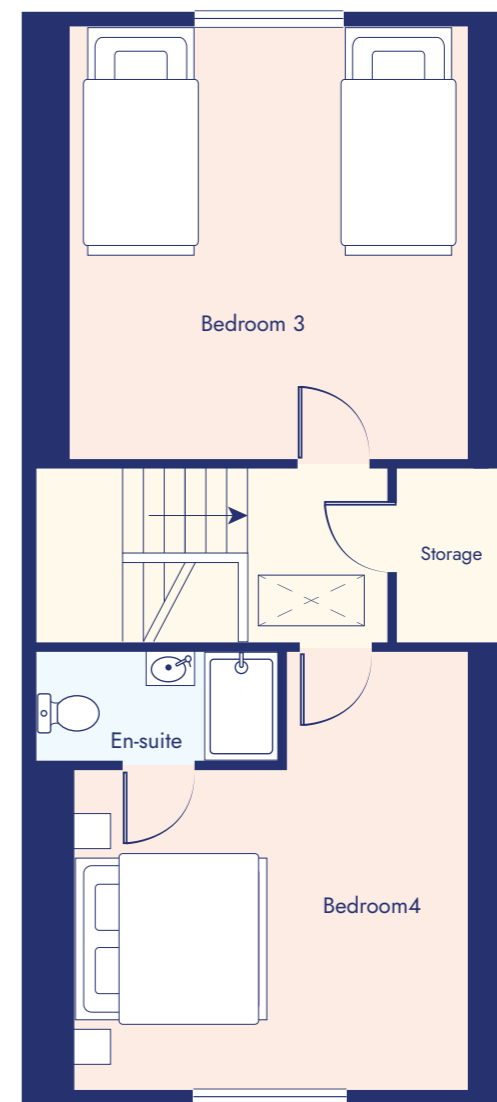

# PRIORS POINT

CARRICK-ON-SHANNON

Ground Floor

First Floor

Second Floor

**House Type A**  
4 Bed | 144sq.m (1550sq.ft)

The images shown are for illustration purposes only and may not be an exact representation of the product.

# PRIORS POINT

CARRICK-ON-SHANNON

Ground Floor

First Floor

Second Floor

**House Type A1**  
4 Bed | 161sq.m (1733sq.ft)

The images shown are for illustration purposes only and may not be an exact representation of the product.

# PRIORS POINT

CARRICK-ON-SHANNON

Ground Floor

First Floor

**House Type B**  
3 Bed | 117sq.m (1259sq.ft)

The images shown are for illustration purposes only and may not be an exact representation of the product.

# PRIORS POINT

CARRICK-ON-SHANNON

Ground Floor

First Floor

**House Type B1**  
3 Bed | 134sq.m (1442sq.ft)