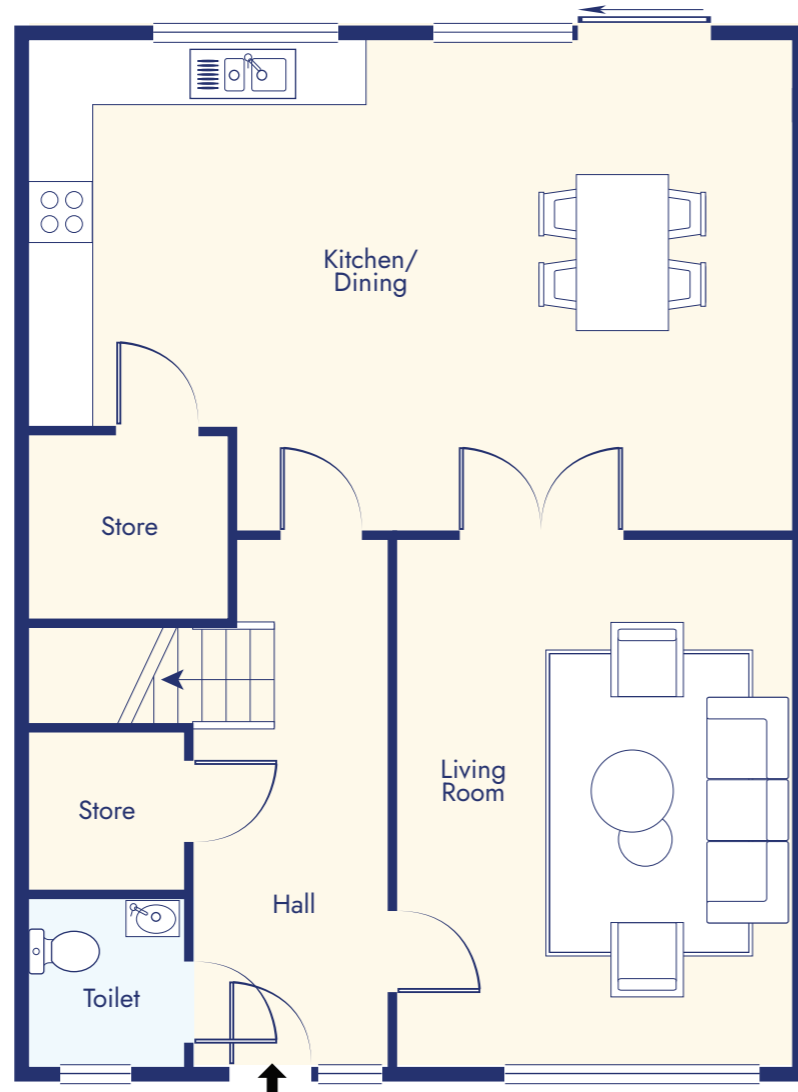

# PRIORS POINT

CARRICK-ON-SHANNON

Ground Floor

First Floor

House Type G  
3 Bed | 100sq.m (1076sq.ft)

The images shown are for illustration purposes only and may not be an exact representation of the product.

# PRIORS POINT

CARRICK-ON-SHANNON

Ground Floor

First Floor

House Type H  
4 Bed | 144sq.m (1550sq.ft)

The images shown are for illustration purposes only and may not be an exact representation of the product.

# PRIORS POINT

CARRICK-ON-SHANNON

Ground Floor

First Floor

**House Type I**  
4 Bed | 144sq.m (1550sq.ft)

The images shown are for illustration purposes only and may not be an exact representation of the product.