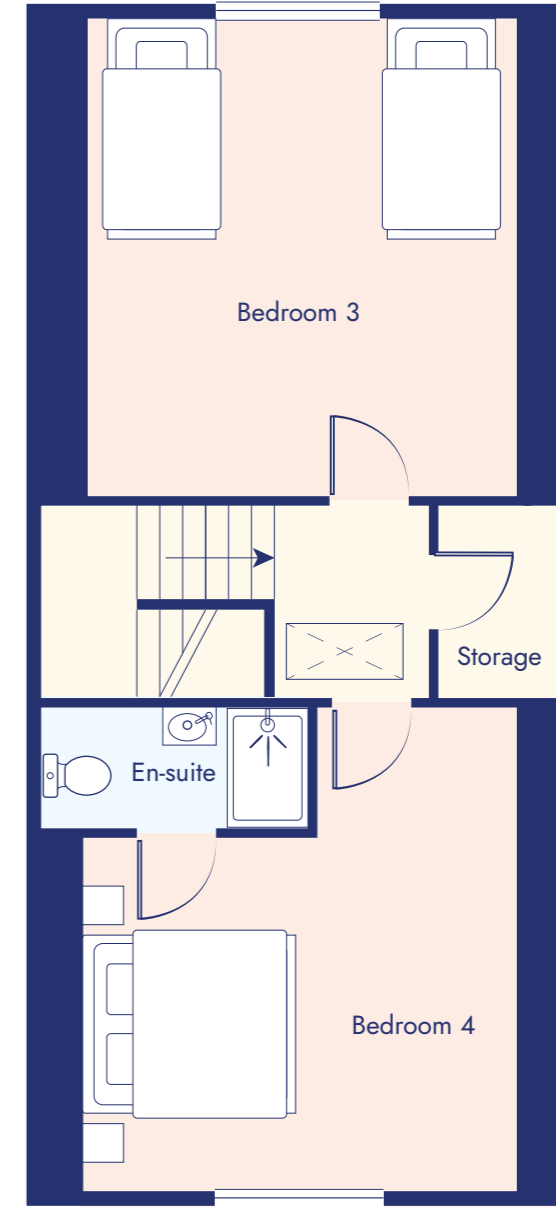

# PRIORS POINT

CARRICK-ON-SHANNON

Ground Floor

First Floor

Second Floor

**House Type A**  
4 Bed | 144sq.m (1550sq.ft)

The images shown are for illustration purposes only and may not be an exact representation of the product.

# PRIORS POINT

CARRICK-ON-SHANNON

Ground Floor

First Floor

Second Floor

**House Type A1**  
4 Bed | 161sq.m (1733sq.ft)

The images shown are for illustration purposes only and may not be an exact representation of the product.

# PRIORS POINT

CARRICK-ON-SHANNON

Ground Floor

First Floor

**House Type B**  
3 Bed | 117sq.m (1259sq.ft)

The images shown are for illustration purposes only and may not be an exact representation of the product.

# PRIORS POINT

CARRICK-ON-SHANNON

Basement Floor

Ground Floor

First Floor

**House Type C**  
4 Bed | 168sq.m (1808sq.ft)

The images shown are for illustration purposes only and may not be an exact representation of the product.