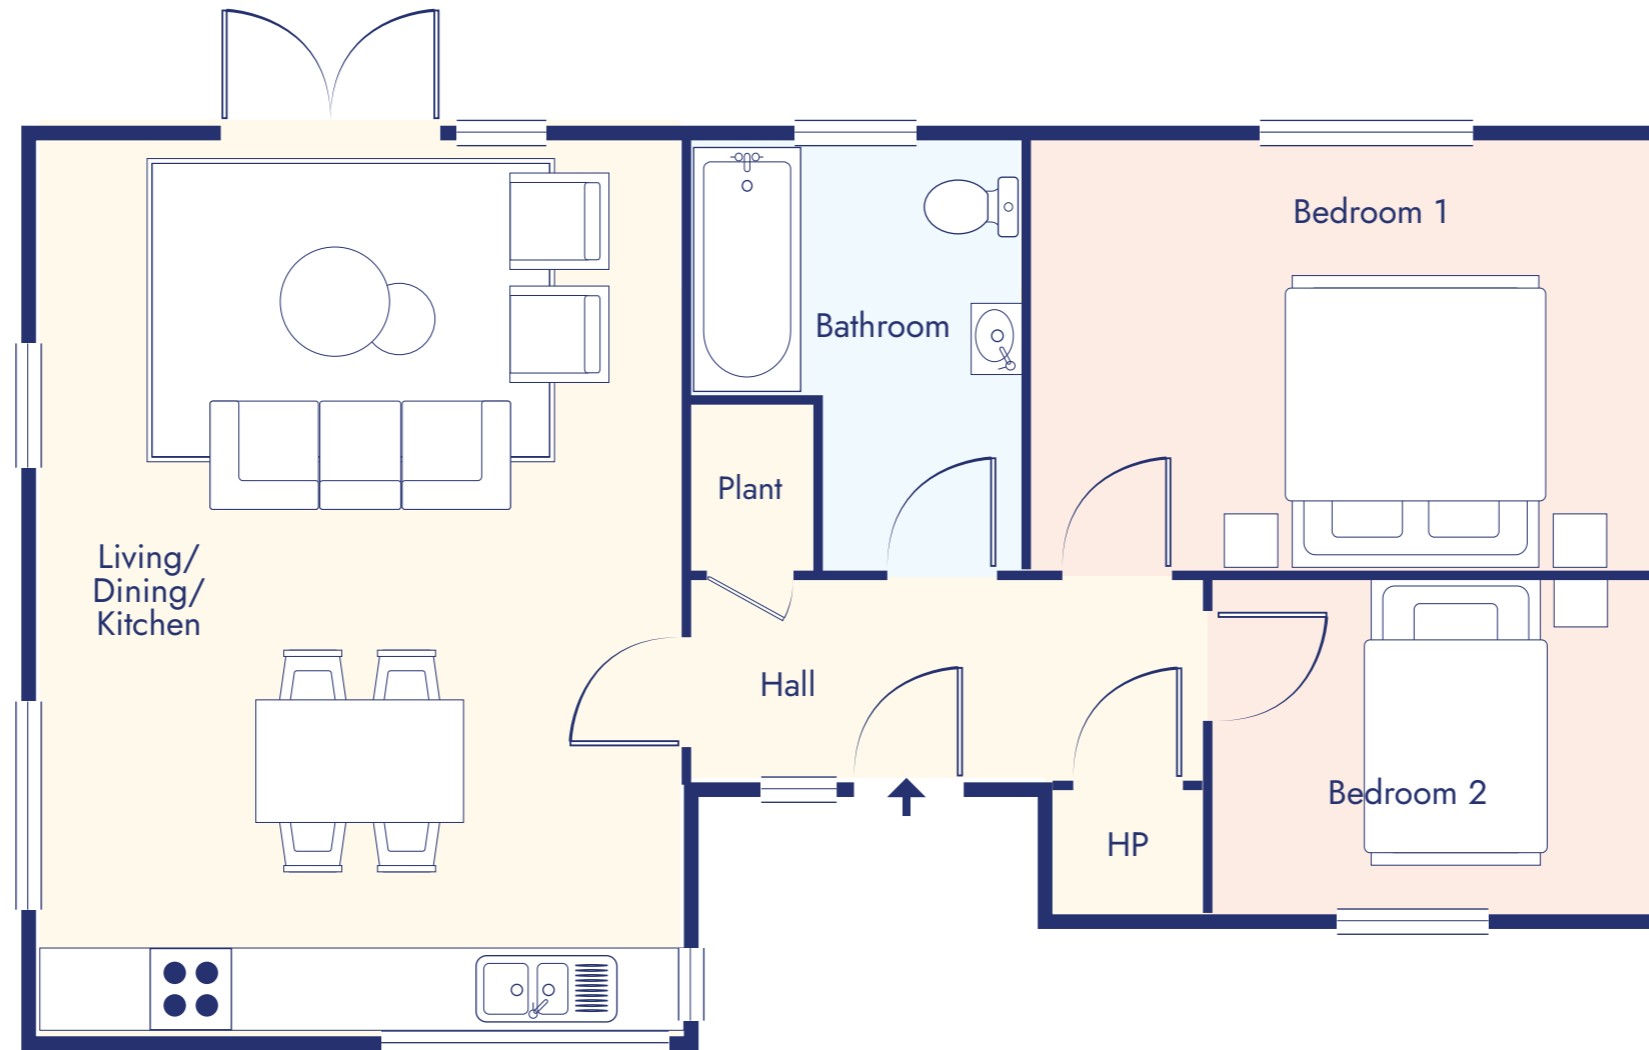

# PRIORS POINT

CARRICK-ON-SHANNON

Ground Floor

First Floor

Second Floor

**House Type E**  
5 Bed | 257sq.m (2766sq.ft)

The images shown are for illustration purposes only and may not be an exact representation of the product.

# PRIORS POINT

CARRICK-ON-SHANNON

**House Type F**  
2 Bed | 66sq.m (710sq.ft)

The images shown are for illustration purposes only and may not be an exact representation of the product.

# PRIORS POINT

CARRICK-ON-SHANNON

Ground Floor

First Floor

House Type G  
3 Bed | 100sq.m (1076sq.ft)

The images shown are for illustration purposes only and may not be an exact representation of the product.

# PRIORS POINT

CARRICK-ON-SHANNON

Ground Floor

First Floor

House Type H  
4 Bed | 144sq.m (1550sq.ft)

The images shown are for illustration purposes only and may not be an exact representation of the product.