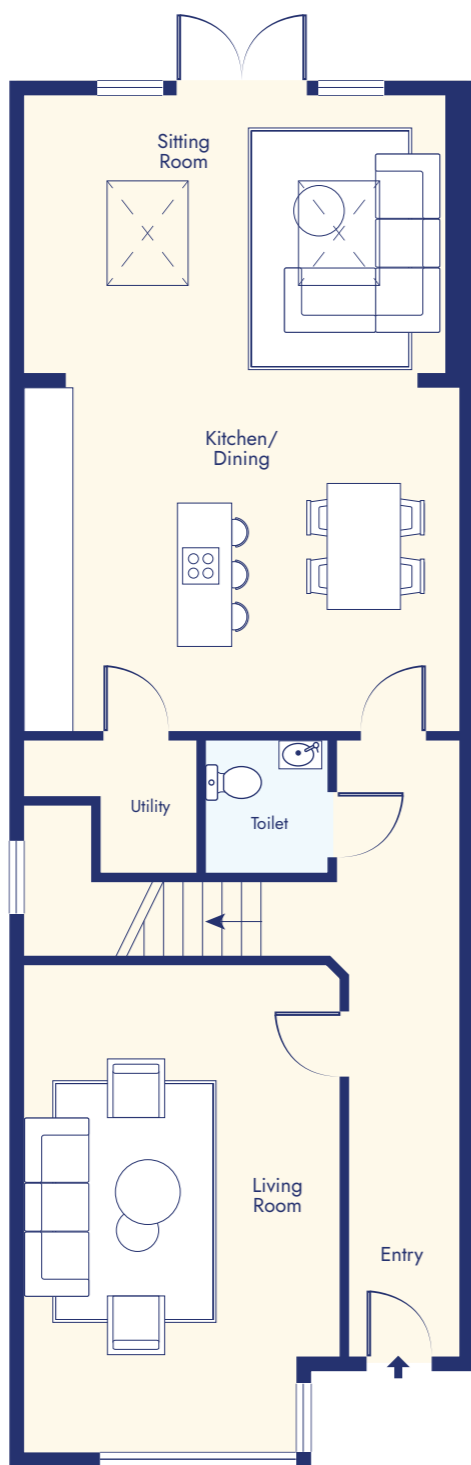

# PRIORS POINT

CARRICK-ON-SHANNON

Ground Floor

First Floor

Second Floor

**House Type A**  
4 Bed | 144sq.m (1550sq.ft)

The images shown are for illustration purposes only and may not be an exact representation of the product.

# PRIORS POINT

CARRICK-ON-SHANNON

Ground Floor

First Floor

Second Floor

**House Type A1**  
4 Bed | 161sq.m (1733sq.ft)

The images shown are for illustration purposes only and may not be an exact representation of the product.

# PRIORS POINT

CARRICK-ON-SHANNON

Ground Floor

First Floor

**House Type B**  
3 Bed | 117sq.m (1259sq.ft)

The images shown are for illustration purposes only and may not be an exact representation of the product.

# PRIORS POINT

CARRICK-ON-SHANNON

Ground Floor

First Floor

**House Type B1**  
3 Bed | 134sq.m (1442sq.ft)