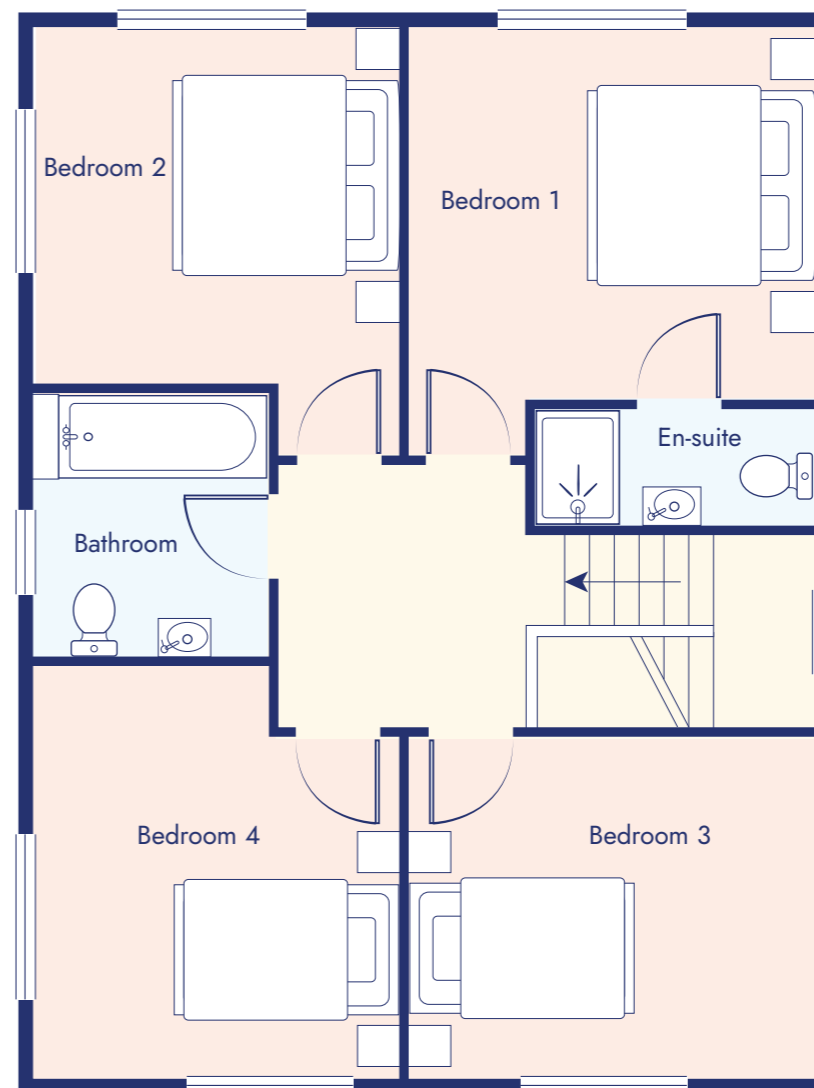

# PRIORS POINT

CARRICK-ON-SHANNON

Ground Floor

First Floor

House Type G  
3 Bed | 100sq.m (1076sq.ft)

The images shown are for illustration purposes only and may not be an exact representation of the product.

# PRIORS POINT

CARRICK-ON-SHANNON

Ground Floor

First Floor

House Type H  
4 Bed | 144sq.m (1550sq.ft)

The images shown are for illustration purposes only and may not be an exact representation of the product.

# PRIORS POINT

CARRICK-ON-SHANNON

Ground Floor

First Floor

**House Type I**  
4 Bed | 144sq.m (1550sq.ft)

The images shown are for illustration purposes only and may not be an exact representation of the product.