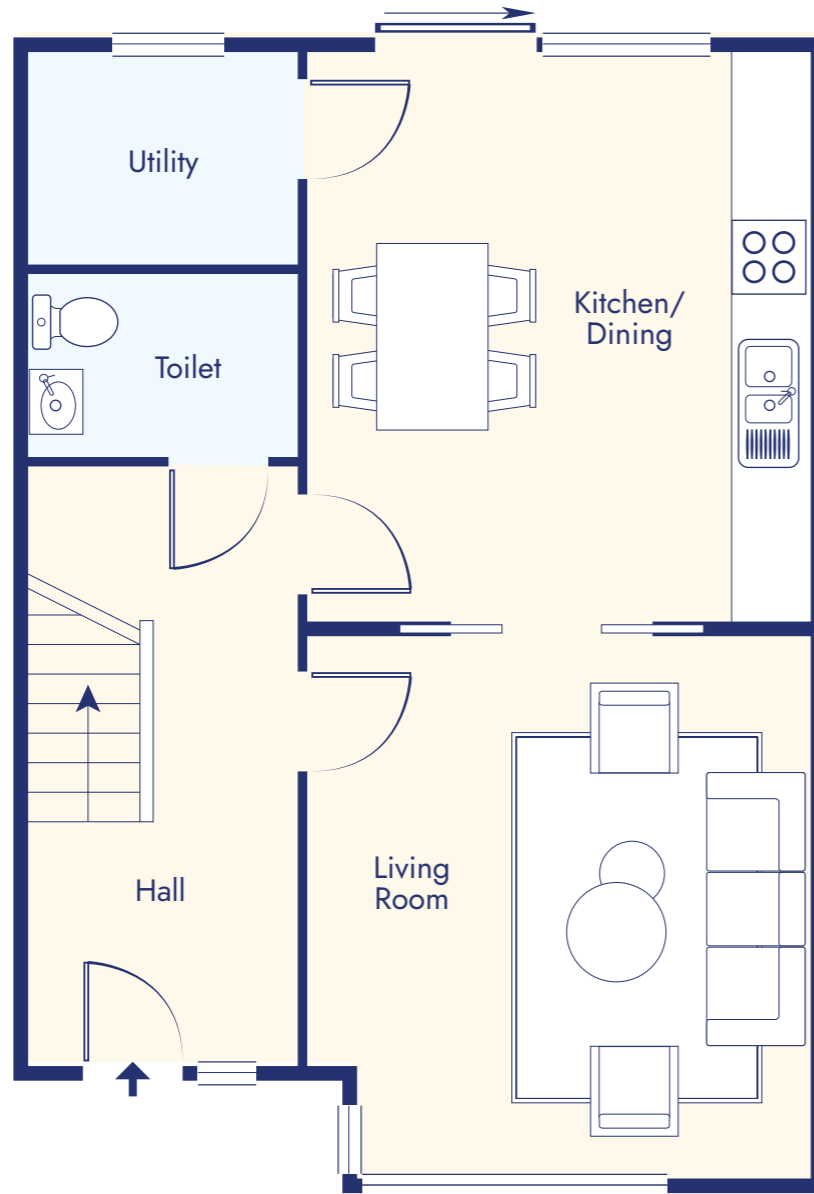

# PRIORS POINT

CARRICK-ON-SHANNON

**House Type F**  
2 Bed | 66sq.m (710sq.ft)

The images shown are for illustration purposes only and may not be an exact representation of the product.

# PRIORS POINT

CARRICK-ON-SHANNON

Ground Floor

First Floor

House Type G  
3 Bed | 100sq.m (1076sq.ft)

The images shown are for illustration purposes only and may not be an exact representation of the product.

# PRIORS POINT

CARRICK-ON-SHANNON

Ground Floor

First Floor

House Type H  
4 Bed | 144sq.m (1550sq.ft)

The images shown are for illustration purposes only and may not be an exact representation of the product.