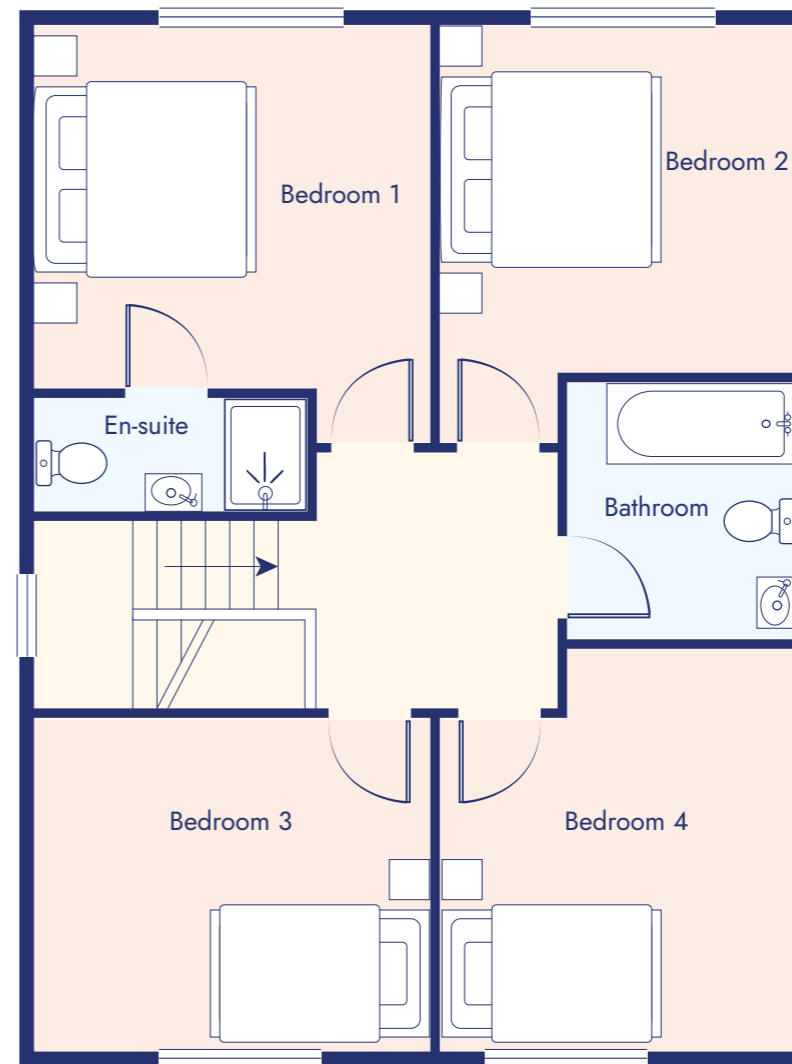

# PRIORS POINT

CARRICK-ON-SHANNON

Ground Floor

First Floor

House Type G  
3 Bed | 100sq.m (1076sq.ft)

The images shown are for illustration purposes only and may not be an exact representation of the product.

# PRIORS POINT

CARRICK-ON-SHANNON

Ground Floor

First Floor

House Type H  
4 Bed | 144sq.m (1550sq.ft)

The images shown are for illustration purposes only and may not be an exact representation of the product.

# PRIORS POINT

CARRICK-ON-SHANNON

Ground Floor

First Floor

**House Type I**  
4 Bed | 144sq.m (1550sq.ft)

The images shown are for illustration purposes only and may not be an exact representation of the product.