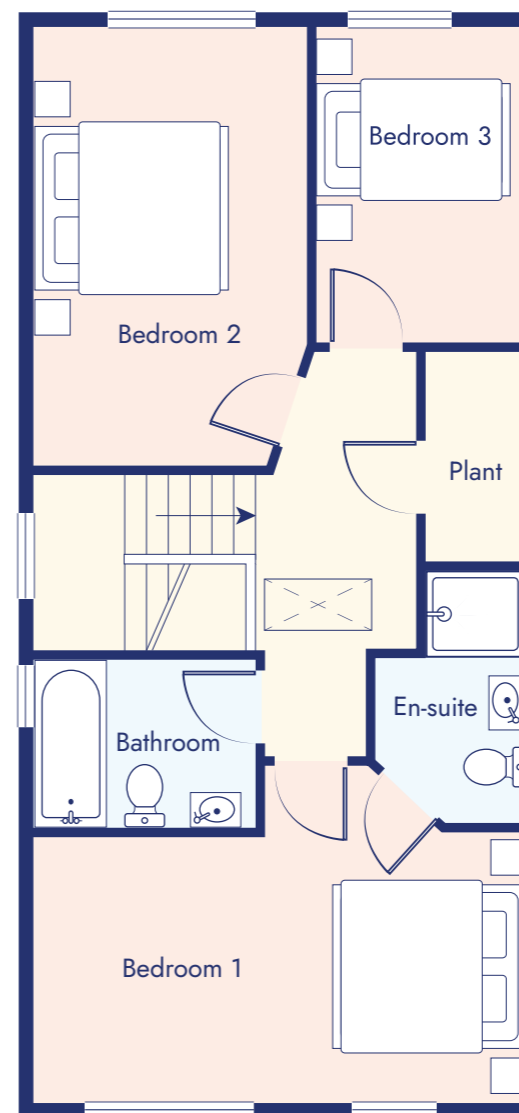

# PRIORS POINT

CARRICK-ON-SHANNON

Ground Floor

First Floor

Second Floor

**House Type A**  
4 Bed | 144sq.m (1550sq.ft)

The images shown are for illustration purposes only and may not be an exact representation of the product.

# PRIORS POINT

CARRICK-ON-SHANNON

Ground Floor

First Floor

Second Floor

**House Type A1**  
4 Bed | 161sq.m (1733sq.ft)

The images shown are for illustration purposes only and may not be an exact representation of the product.

# PRIORS POINT

CARRICK-ON-SHANNON

Ground Floor

First Floor

**House Type B**  
3 Bed | 117sq.m (1259sq.ft)

The images shown are for illustration purposes only and may not be an exact representation of the product.

# PRIORS POINT

CARRICK-ON-SHANNON

Ground Floor

First Floor

**House Type B1**  
3 Bed | 134sq.m (1442sq.ft)