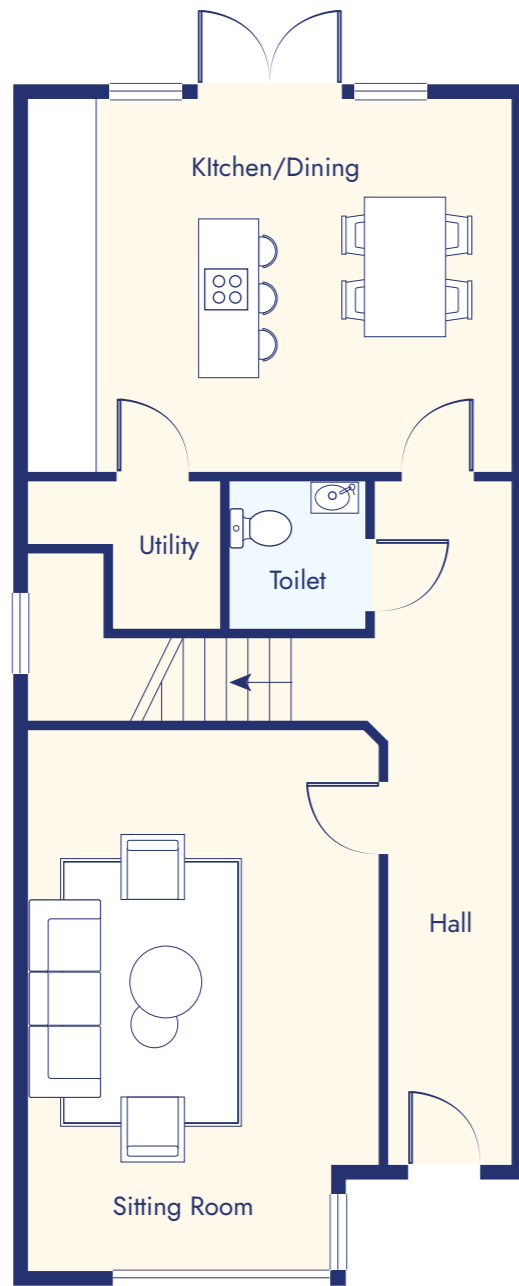

# PRIORS POINT

CARRICK-ON-SHANNON

Ground Floor

First Floor

Second Floor

**House Type A**  
4 Bed | 144sq.m (1550sq.ft)

The images shown are for illustration purposes only and may not be an exact representation of the product.

# PRIORS POINT

CARRICK-ON-SHANNON

Ground Floor

First Floor

Second Floor

**House Type A1**  
4 Bed | 161sq.m (1733sq.ft)

The images shown are for illustration purposes only and may not be an exact representation of the product.

# PRIORS POINT

CARRICK-ON-SHANNON

Ground Floor

First Floor

**House Type B**  
3 Bed | 117sq.m (1259sq.ft)

The images shown are for illustration purposes only and may not be an exact representation of the product.

# PRIORS POINT

CARRICK-ON-SHANNON

Ground Floor

First Floor

**House Type B1**  
3 Bed | 134sq.m (1442sq.ft)