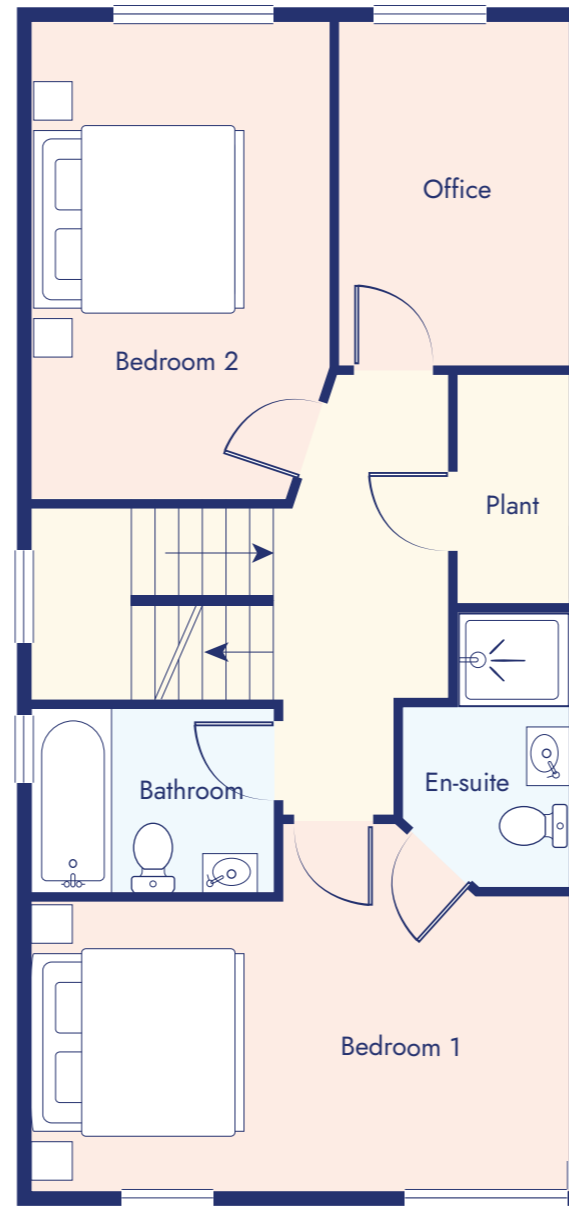

# PRIORS POINT

CARRICK-ON-SHANNON

Ground Floor

First Floor

Second Floor

**House Type A**  
4 Bed | 144sq.m (1550sq.ft)

The images shown are for illustration purposes only and may not be an exact representation of the product.

# PRIORS POINT

CARRICK-ON-SHANNON

Ground Floor

First Floor

Second Floor

**House Type A1**  
4 Bed | 161sq.m (1733sq.ft)

The images shown are for illustration purposes only and may not be an exact representation of the product.

# PRIORS POINT

CARRICK-ON-SHANNON

Ground Floor

First Floor

**House Type B**  
3 Bed | 117sq.m (1259sq.ft)

The images shown are for illustration purposes only and may not be an exact representation of the product.

# PRIORS POINT

CARRICK-ON-SHANNON

Basement Floor

Ground Floor

First Floor

**House Type C**  
4 Bed | 168sq.m (1808sq.ft)

The images shown are for illustration purposes only and may not be an exact representation of the product.