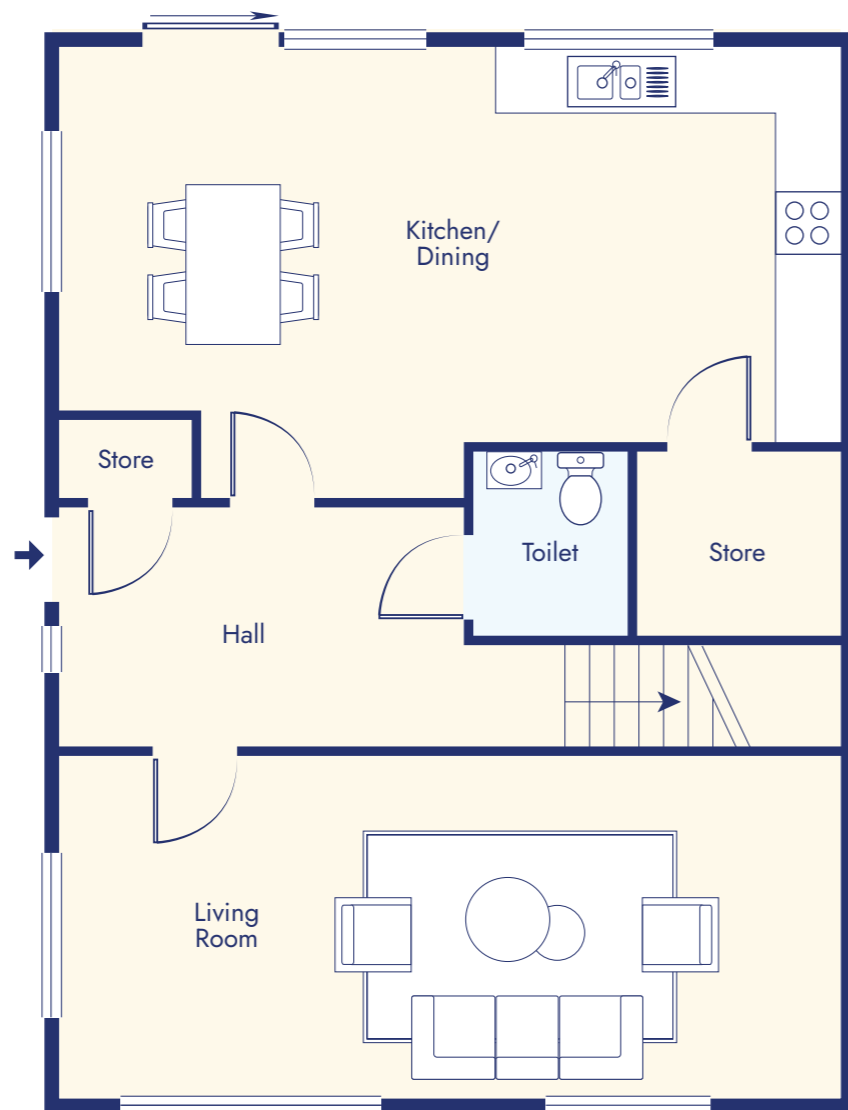

# PRIORS POINT

CARRICK-ON-SHANNON

**House Type F**  
2 Bed | 66sq.m (710sq.ft)

The images shown are for illustration purposes only and may not be an exact representation of the product.

# PRIORS POINT

CARRICK-ON-SHANNON

Ground Floor

First Floor

House Type G  
3 Bed | 100sq.m (1076sq.ft)

The images shown are for illustration purposes only and may not be an exact representation of the product.

# PRIORS POINT

CARRICK-ON-SHANNON

Ground Floor

First Floor

House Type H  
4 Bed | 144sq.m (1550sq.ft)

The images shown are for illustration purposes only and may not be an exact representation of the product.

# PRIORS POINT

CARRICK-ON-SHANNON

Ground Floor

First Floor

**House Type I**  
4 Bed | 144sq.m (1550sq.ft)

The images shown are for illustration purposes only and may not be an exact representation of the product.