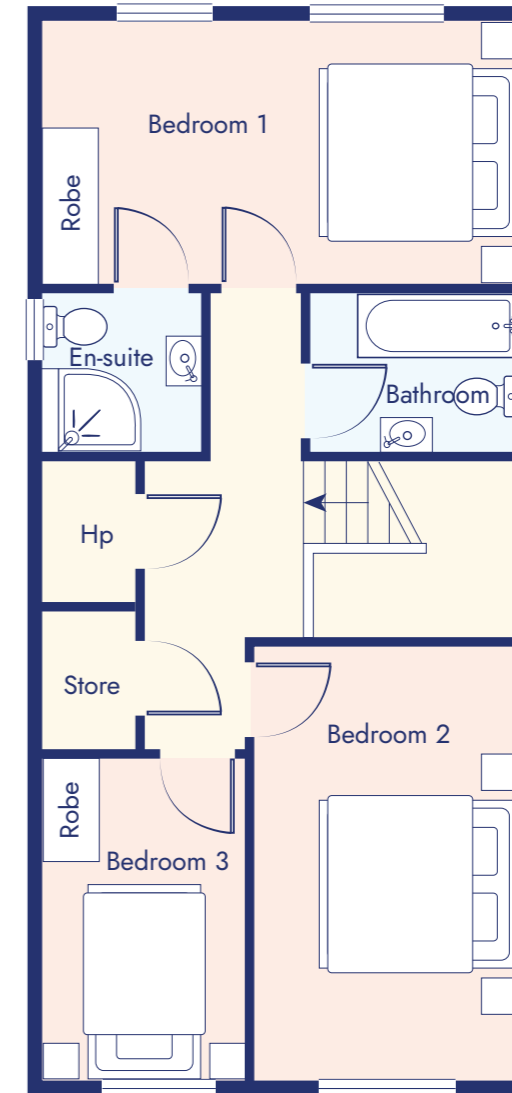

# PRIORS POINT

CARRICK-ON-SHANNON

Ground Floor

First Floor

**House Type B1**  
3 Bed | 134sq.m (1442sq.ft)

# PRIORS POINT

CARRICK-ON-SHANNON

Basement Floor

Ground Floor

First Floor

**House Type C**  
4 Bed | 168sq.m (1808sq.ft)

The images shown are for illustration purposes only and may not be an exact representation of the product.

# PRIORS POINT

CARRICK-ON-SHANNON

Ground Floor

First Floor

**House Type D**  
3 Bed | 100sq.m (1076sq.ft)

The images shown are for illustration purposes only and may not be an exact representation of the product.

# PRIORS POINT

CARRICK-ON-SHANNON

Ground Floor

First Floor

Second Floor

**House Type E**  
5 Bed | 257sq.m (2766sq.ft)

The images shown are for illustration purposes only and may not be an exact representation of the product.