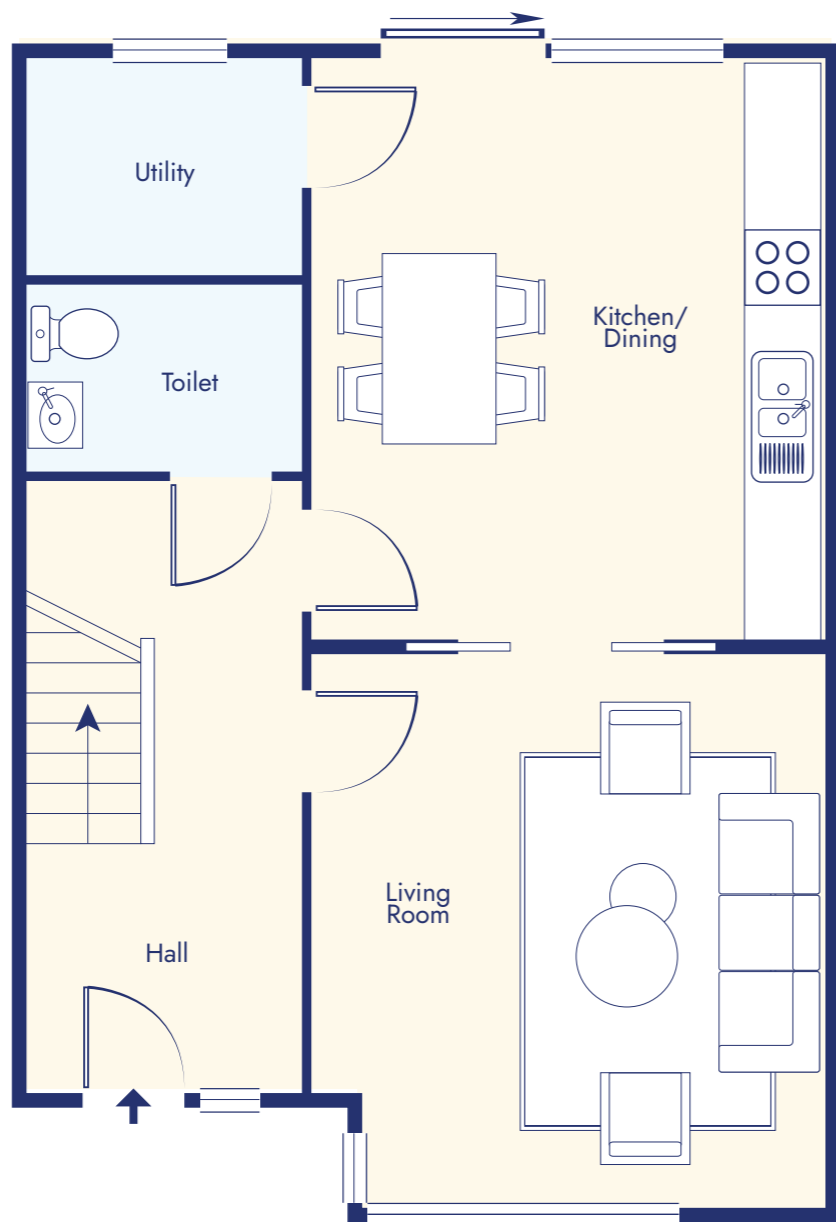

# PRIORS POINT

CARRICK-ON-SHANNON

Ground Floor

First Floor

**House Type B1**  
3 Bed | 134sq.m (1442sq.ft)

# PRIORS POINT

CARRICK-ON-SHANNON

Basement Floor

Ground Floor

First Floor

**House Type C**  
4 Bed | 168sq.m (1808sq.ft)

The images shown are for illustration purposes only and may not be an exact representation of the product.

# PRIORS POINT

CARRICK-ON-SHANNON

Ground Floor

First Floor

**House Type D**  
3 Bed | 100sq.m (1076sq.ft)

The images shown are for illustration purposes only and may not be an exact representation of the product.

# PRIORS POINT

CARRICK-ON-SHANNON

Ground Floor

First Floor

Second Floor

**House Type E**  
5 Bed | 257sq.m (2766sq.ft)

The images shown are for illustration purposes only and may not be an exact representation of the product.