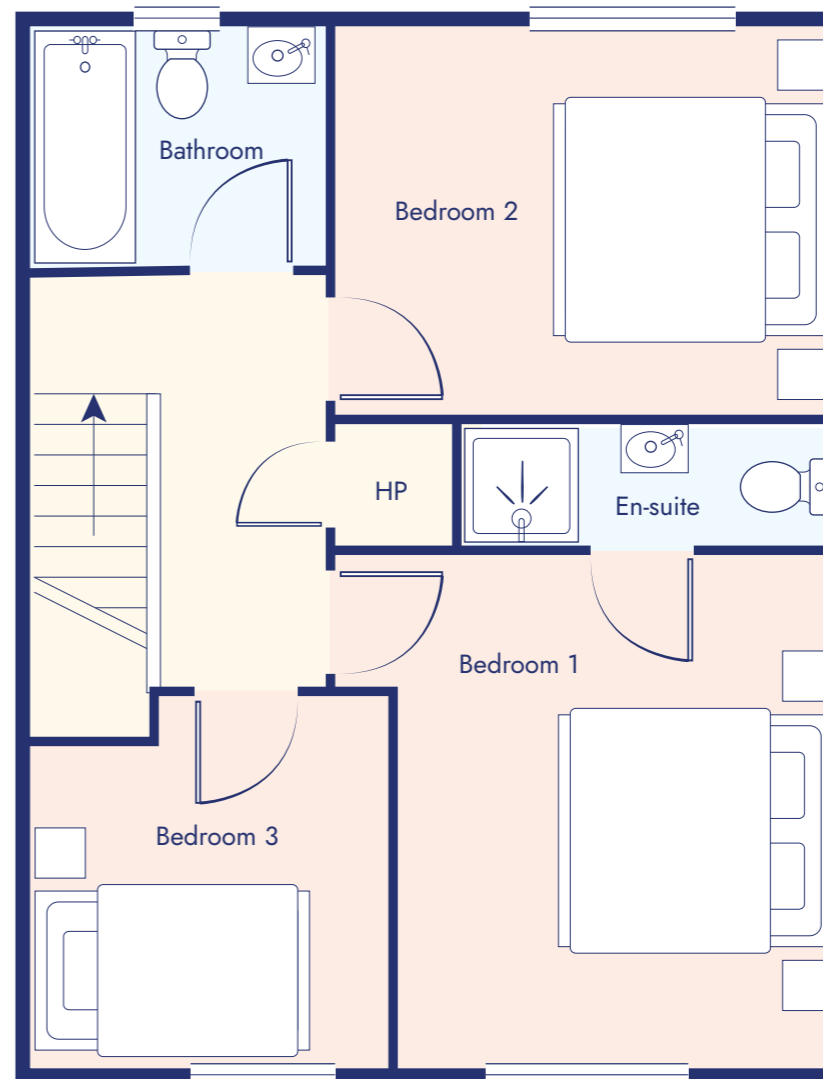

# PRIORS POINT

CARRICK-ON-SHANNON

Ground Floor

First Floor

**House Type B1**  
3 Bed | 134sq.m (1442sq.ft)

# PRIORS POINT

CARRICK-ON-SHANNON

Basement Floor

Ground Floor

First Floor

**House Type C**  
4 Bed | 168sq.m (1808sq.ft)

The images shown are for illustration purposes only and may not be an exact representation of the product.

# PRIORS POINT

CARRICK-ON-SHANNON

Ground Floor

First Floor

**House Type D**  
3 Bed | 100sq.m (1076sq.ft)

The images shown are for illustration purposes only and may not be an exact representation of the product.