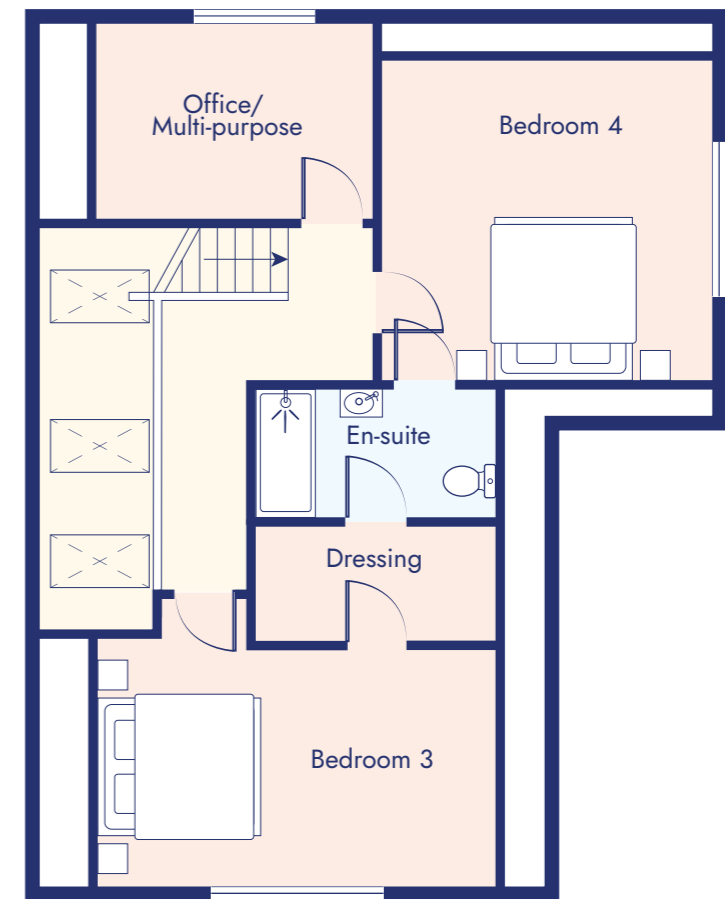

# PRIORS POINT

CARRICK-ON-SHANNON

Ground Floor

First Floor

**House Type D**  
3 Bed | 100sq.m (1076sq.ft)

The images shown are for illustration purposes only and may not be an exact representation of the product.

# PRIORS POINT

CARRICK-ON-SHANNON

Ground Floor

First Floor

Second Floor

**House Type E**  
5 Bed | 257sq.m (2766sq.ft)

The images shown are for illustration purposes only and may not be an exact representation of the product.

# PRIORS POINT

CARRICK-ON-SHANNON

**House Type F**  
2 Bed | 66sq.m (710sq.ft)

The images shown are for illustration purposes only and may not be an exact representation of the product.

# PRIORS POINT

CARRICK-ON-SHANNON

Ground Floor

First Floor

House Type G  
3 Bed | 100sq.m (1076sq.ft)

The images shown are for illustration purposes only and may not be an exact representation of the product.