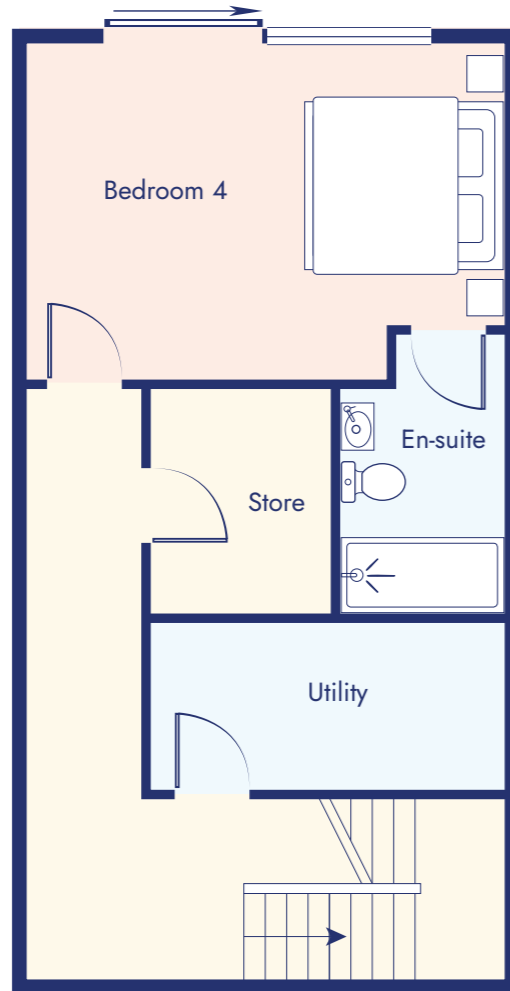

# PRIORS POINT

CARRICK-ON-SHANNON

Ground Floor

First Floor

**House Type B**  
3 Bed | 117sq.m (1259sq.ft)

The images shown are for illustration purposes only and may not be an exact representation of the product.

# PRIORS POINT

CARRICK-ON-SHANNON

Ground Floor

First Floor

**House Type B1**  
3 Bed | 134sq.m (1442sq.ft)

# PRIORS POINT

CARRICK-ON-SHANNON

Basement Floor

Ground Floor

First Floor

**House Type C**  
4 Bed | 168sq.m (1808sq.ft)

The images shown are for illustration purposes only and may not be an exact representation of the product.

# PRIORS POINT

CARRICK-ON-SHANNON

Ground Floor

First Floor

**House Type D**  
3 Bed | 100sq.m (1076sq.ft)

The images shown are for illustration purposes only and may not be an exact representation of the product.