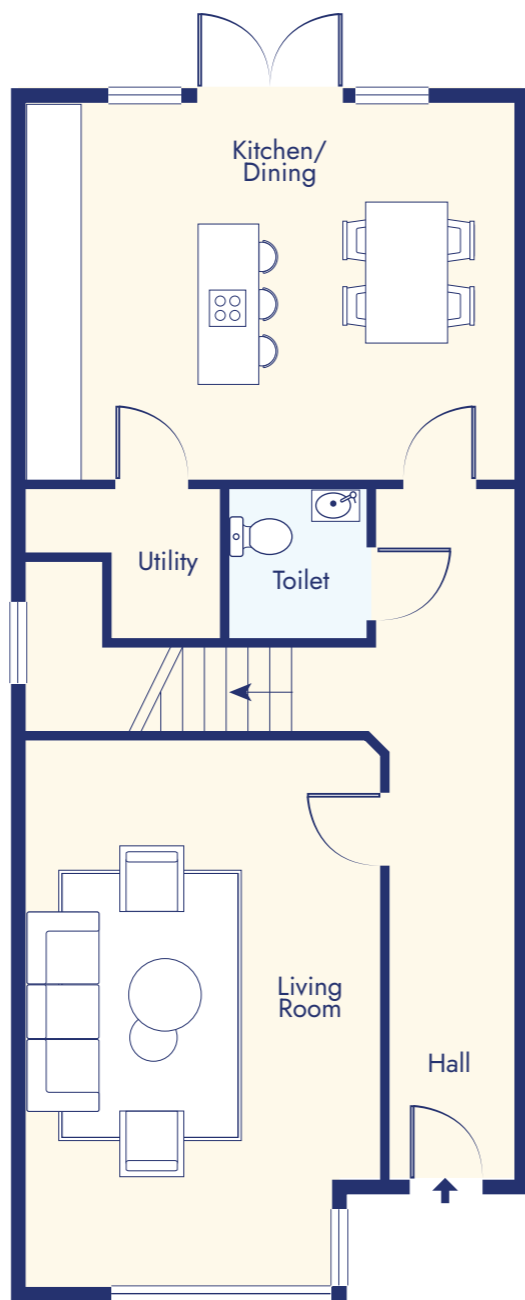

# PRIORS POINT

CARRICK-ON-SHANNON

Ground Floor

First Floor

Second Floor

**House Type A**  
4 Bed | 144sq.m (1550sq.ft)

The images shown are for illustration purposes only and may not be an exact representation of the product.

# PRIORS POINT

CARRICK-ON-SHANNON

Ground Floor

First Floor

Second Floor

**House Type A1**  
4 Bed | 161sq.m (1733sq.ft)

The images shown are for illustration purposes only and may not be an exact representation of the product.

# PRIORS POINT

CARRICK-ON-SHANNON

Ground Floor

First Floor

**House Type B**  
3 Bed | 117sq.m (1259sq.ft)

The images shown are for illustration purposes only and may not be an exact representation of the product.

# PRIORS POINT

CARRICK-ON-SHANNON

Ground Floor

First Floor

**House Type B1**  
3 Bed | 134sq.m (1442sq.ft)