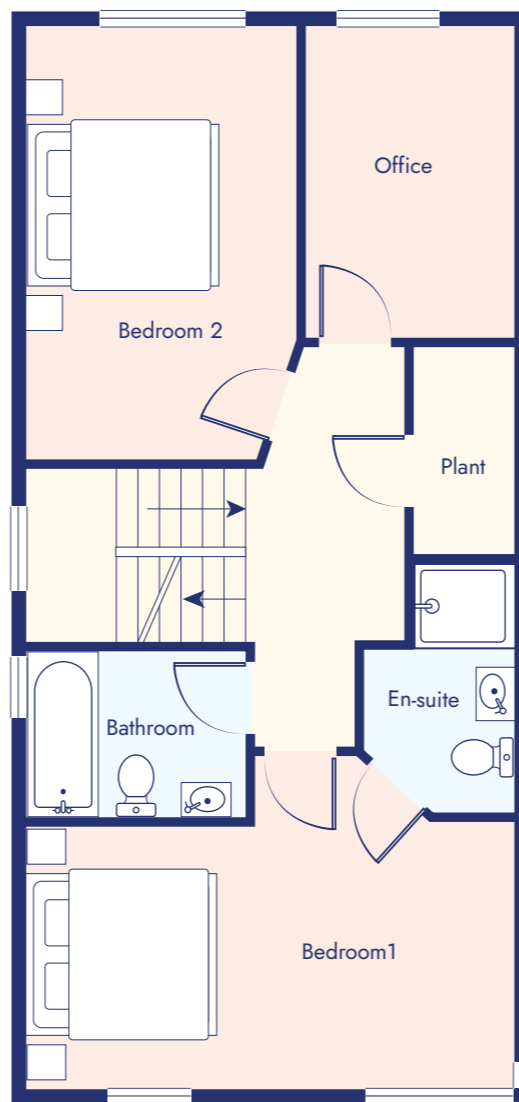

# PRIORS POINT

CARRICK-ON-SHANNON

Ground Floor

First Floor

Second Floor

**House Type A**  
4 Bed | 144sq.m (1550sq.ft)

The images shown are for illustration purposes only and may not be an exact representation of the product.

# PRIORS POINT

CARRICK-ON-SHANNON

Ground Floor

First Floor

Second Floor

**House Type A1**  
4 Bed | 161sq.m (1733sq.ft)

The images shown are for illustration purposes only and may not be an exact representation of the product.

# PRIORS POINT

CARRICK-ON-SHANNON

Ground Floor

First Floor

**House Type B**  
3 Bed | 117sq.m (1259sq.ft)

The images shown are for illustration purposes only and may not be an exact representation of the product.

# PRIORS POINT

CARRICK-ON-SHANNON

Basement Floor

Ground Floor

First Floor

**House Type C**  
4 Bed | 168sq.m (1808sq.ft)

The images shown are for illustration purposes only and may not be an exact representation of the product.