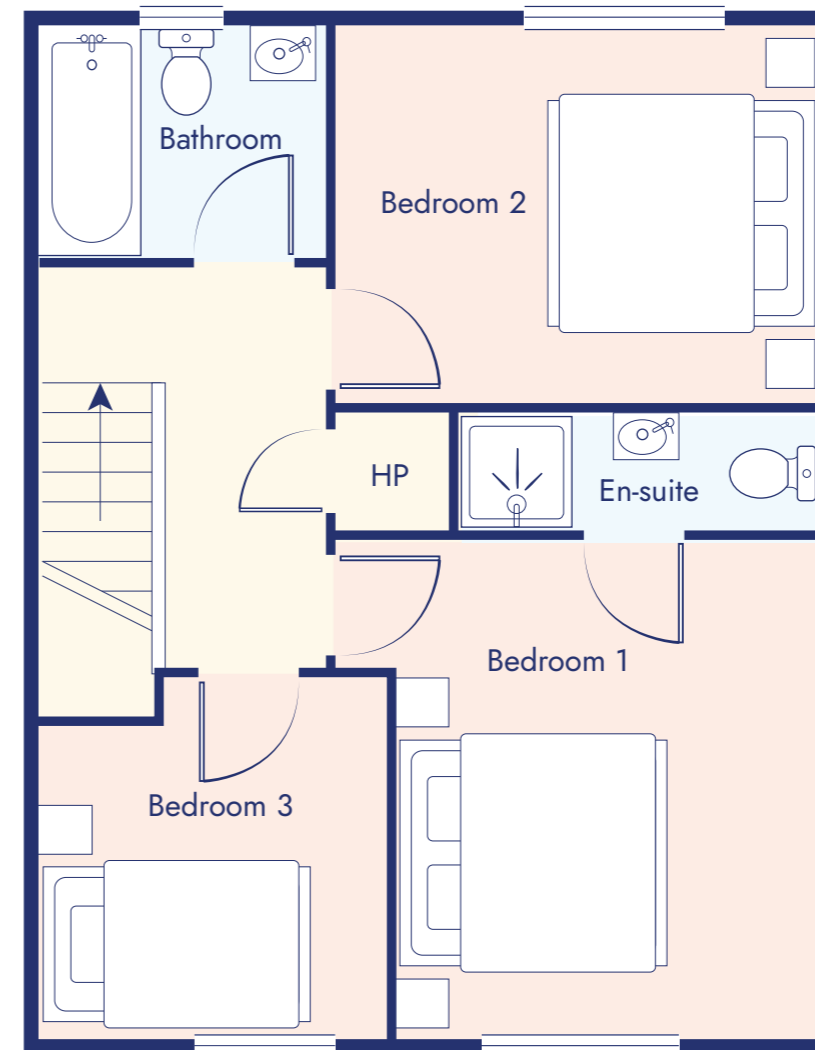

# PRIORS POINT

CARRICK-ON-SHANNON

**House Type F**  
2 Bed | 66sq.m (710sq.ft)

The images shown are for illustration purposes only and may not be an exact representation of the product.

# PRIORS POINT

CARRICK-ON-SHANNON

Ground Floor

First Floor

House Type G  
3 Bed | 100sq.m (1076sq.ft)

The images shown are for illustration purposes only and may not be an exact representation of the product.

# PRIORS POINT

CARRICK-ON-SHANNON

Ground Floor

First Floor

House Type H  
4 Bed | 144sq.m (1550sq.ft)

The images shown are for illustration purposes only and may not be an exact representation of the product.